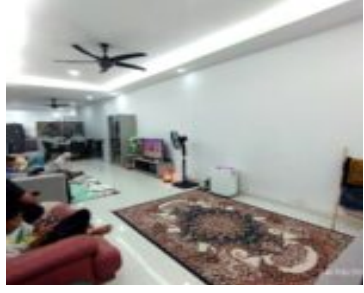

# DEKAT MASJID NEGERI RENO 1 STOREY SEK 10 SHAH ALAM

<https://ejenhartanahselangor.com>

Seksyen 10, 40100 Shah Alam, Selangor, Malaysia

RM620,000

24/03/2024 15:13

SINGLE STOREY TERRACE HOUSE, SEKSYEN 10, SHAH ALAM ( WALKING DISTANCE TO MASJID NEGERI) FOR SALE UNIT & DEVELOPMENT  
CHARACTERISTICS Type: Single Storey Terrace □ Tenure: Leasehold (Bumi)  
Land Area: 22' x 75 Built Up: 1659 sqft Rooms: 3 Baths: 3 Position: IntermeDIATE ADDITIONAL FEATURES Fully Renovated inside and outside - New tiles and new ...