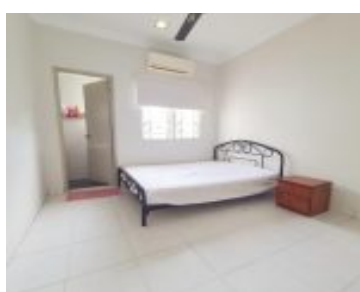

FULL FURNISHED END LOT NEAR ECRL TERES 2 TINGKAT ALAM SURIA PUNCAK ALAM

<https://ejenhartanahselangor.com>

16, Jalan Alam Suria
16/11, 42300
Puncak Alam,
Selangor, Malaysia