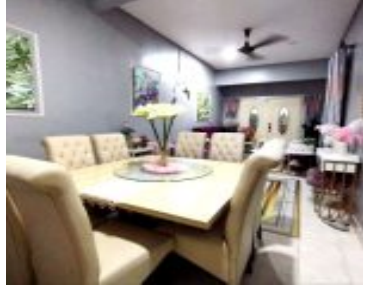

# MURAH DAN LUAS SEMI D CLUSTER TAMAN BANTING BARU

<https://ejenhartanahselangor.com>

Taman Banting  
Baru, 42700  
Banting, Selangor,  
Malaysia

RM365,000

29/11/2023 18:17

Nak Jual segera Semi D Cluster Taman Banting Baru ===== -Single storey terrace -Move in Condition -Extended kitchen area -Completed with car porch awning and tile -Freehold -Land size: 30x60 (1800 sqft) -Bedrooms: 3 , with 2 bathroom . AMENITIES; ===== -Surau Al-Firdaus, Masjid Sultan Abdul Samad -Business Centre and Petrol Station -Pasar Malam -Kolej ...